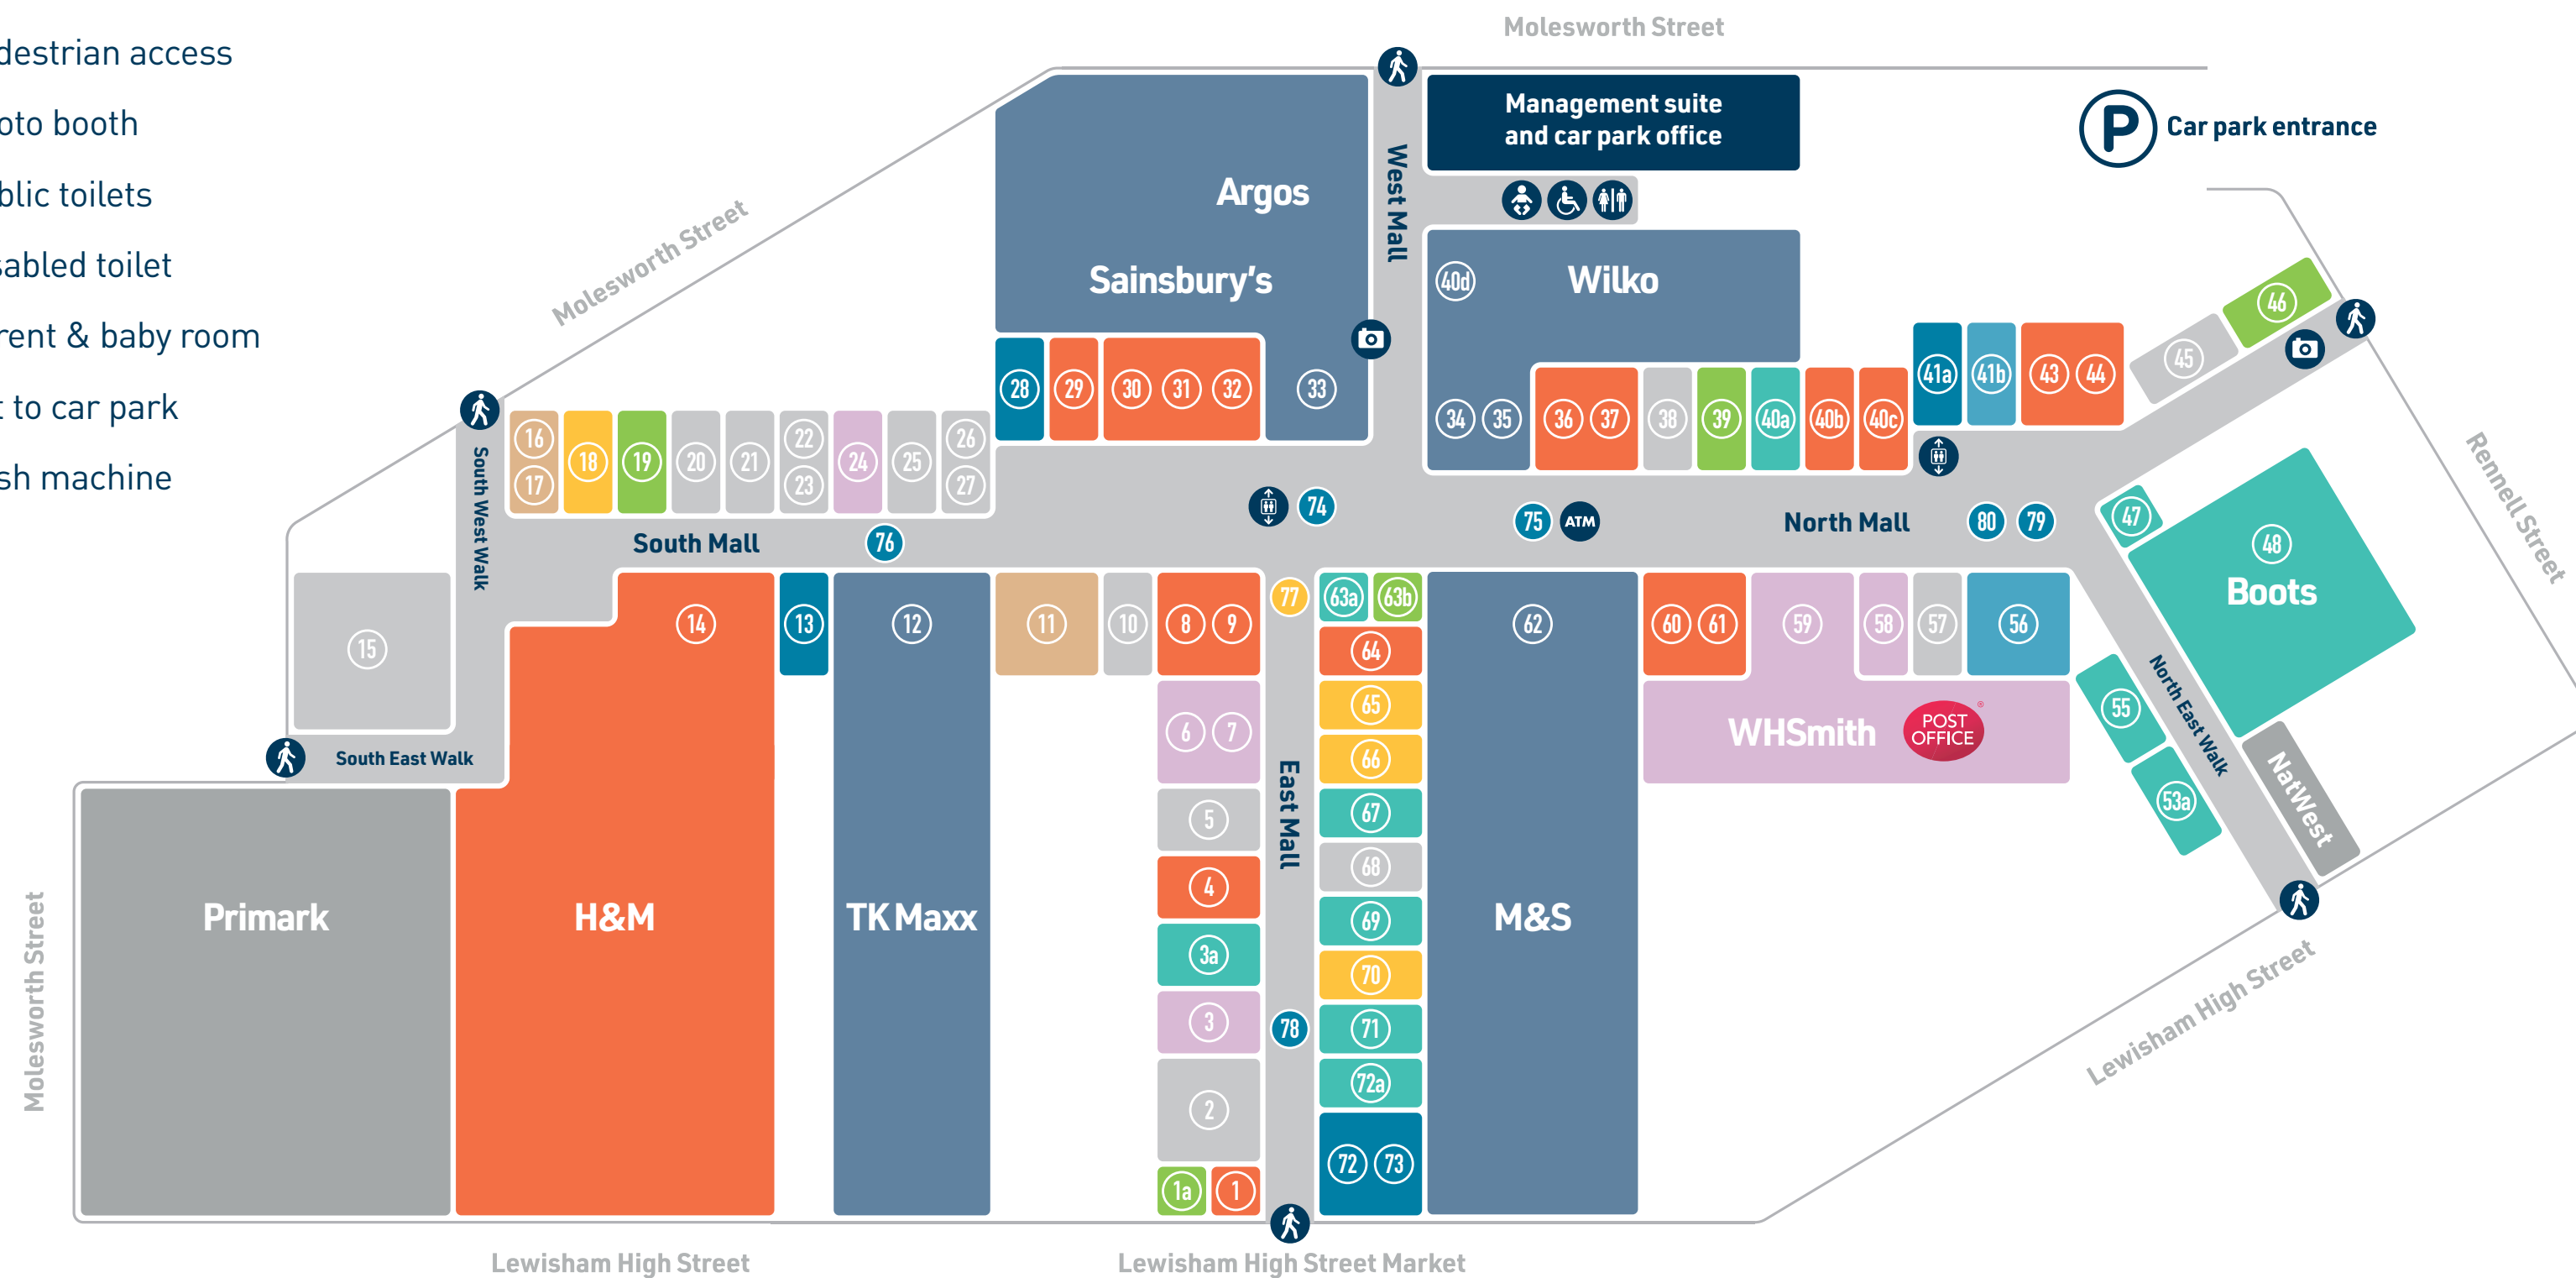

# All this in one place...

- Pedestrian access
- Photo booth
- Public toilets
- Disabled toilet
- Parent & baby room
- Lift to car park
- Cash machine

## Health & Beauty

|  |     |
|--|-----|
| Boots  | 48  |
| Herbal Inn                                     | 3a  |
| Holland & Barrett                              | 67  |
| Muskaan Beauty                                 | 55  |
| Muskaan Brow Bar                               | 71  |
| NRG Gym above H&M<br>(Entrance on High Street) |     |
| Supercuts                                      | 53a |
| The Body Shop                                  | 40a |
| The Fragrance Shop                             | 63a |
| The Perfume Shop                               | 72a |
| Vape Mart                                      | 47  |

## Department Stores

|             |             |
|-------------|-------------|
| M&S         | 62          |
| Sainsbury's | 33          |
| TK Maxx     | 12          |
| Wilko       | 34, 35, 40d |

## Fashion & Shoes

|                      |            |
|----------------------|------------|
| Circle Collective    | 4          |
| Claire's Accessories | 1          |
| Clarks               | 60, 61     |
| Crep Select          | 29         |
| Deichmann            | 40c        |
| Foot Locker          | 8, 9       |
| H&M                  | 14         |
| JD Sports            | 30, 31, 32 |
| Select               | 40b        |
| Shoe Zone            | 43, 44     |
| Westside             | 64         |