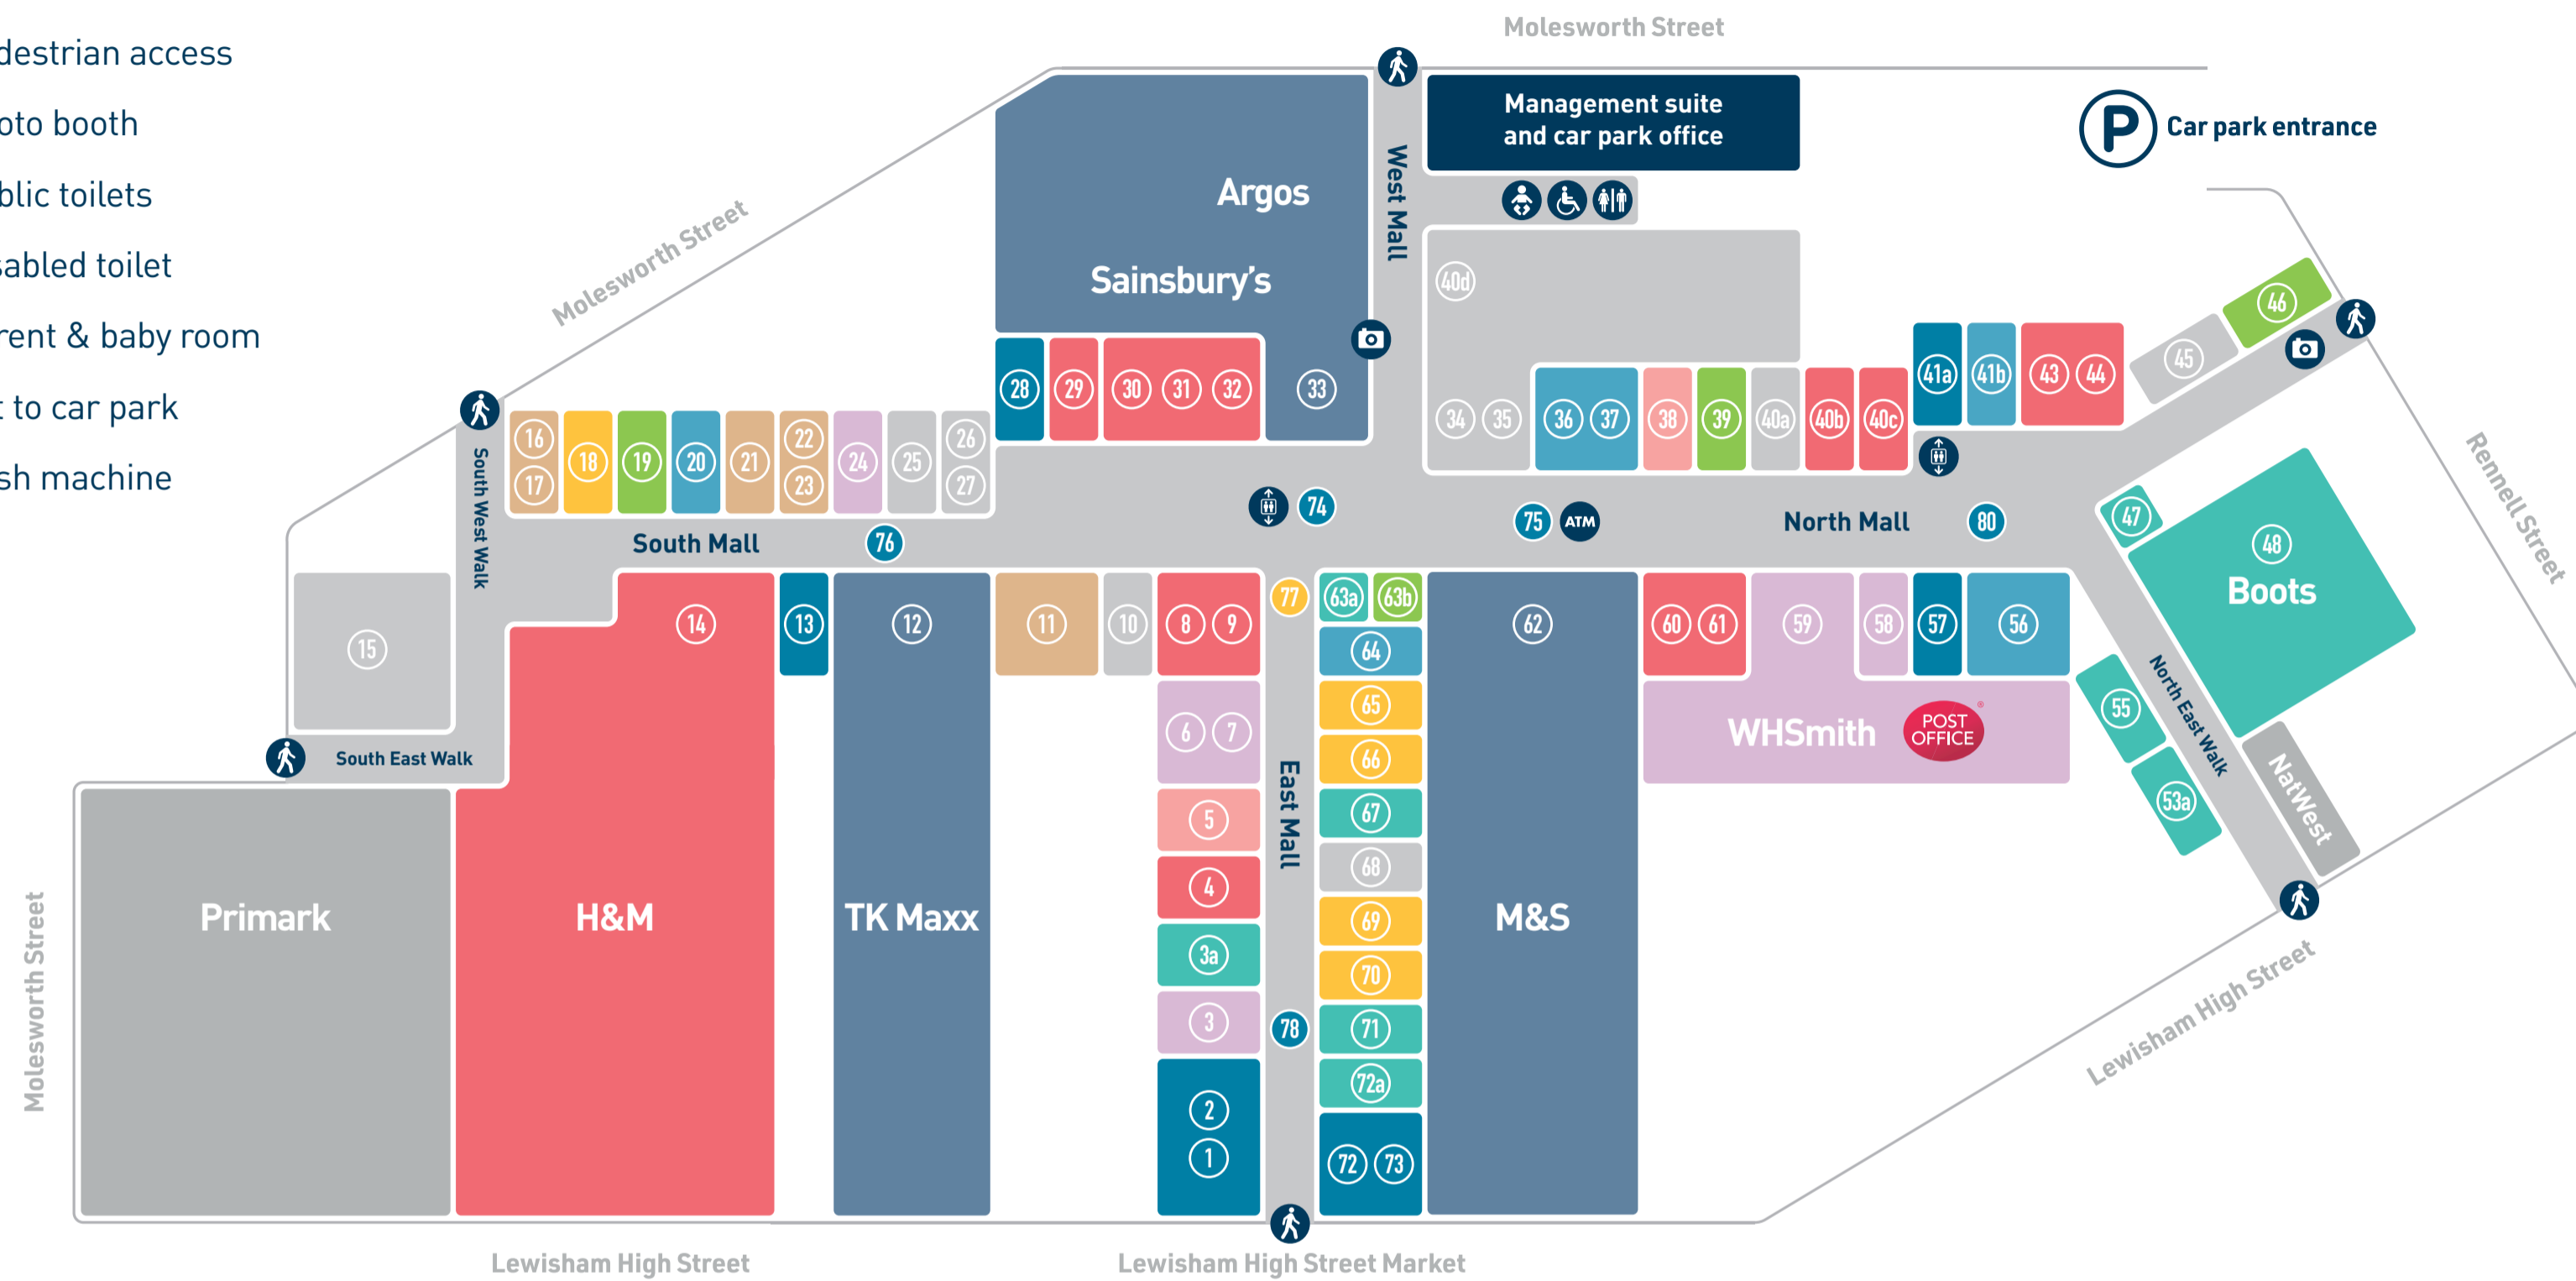

# All this in one place...

- Pedestrian access
- Photo booth
- Public toilets
- Disabled toilet
- Parent & baby room
- Lift to car park
- Cash machine

Homeware & Lifestyle	
Argos	33
Attik	36, 37
Flying Tiger	41b
House To Home	20
Poundland	56
Miniso	64

Health & Beauty	
Boots	48
Herbal Inn	3a
Holland & Barrett	67
Muskaan Beauty	55
Muskaan Brow Bar	71
NRG Gym above H&M (Entrance on High Street)	
Supercuts	53a
The Fragrance Shop	63a
The Perfume Shop	72a
Vape Mart	47

## Fashion & Shoes

Circle Collective	4
Clarks	60, 61
Crep Select	29
Deichmann	40c
Foot Locker	8, 9
H&M	14
JD Sports	30, 31, 32
Select	40b
Shoe Zone	43, 44

## Culture

Gootopia	21
Lewisham CommUNITY	16, 17
Space	
The Migration Museum	11
XO Bikes	22, 23