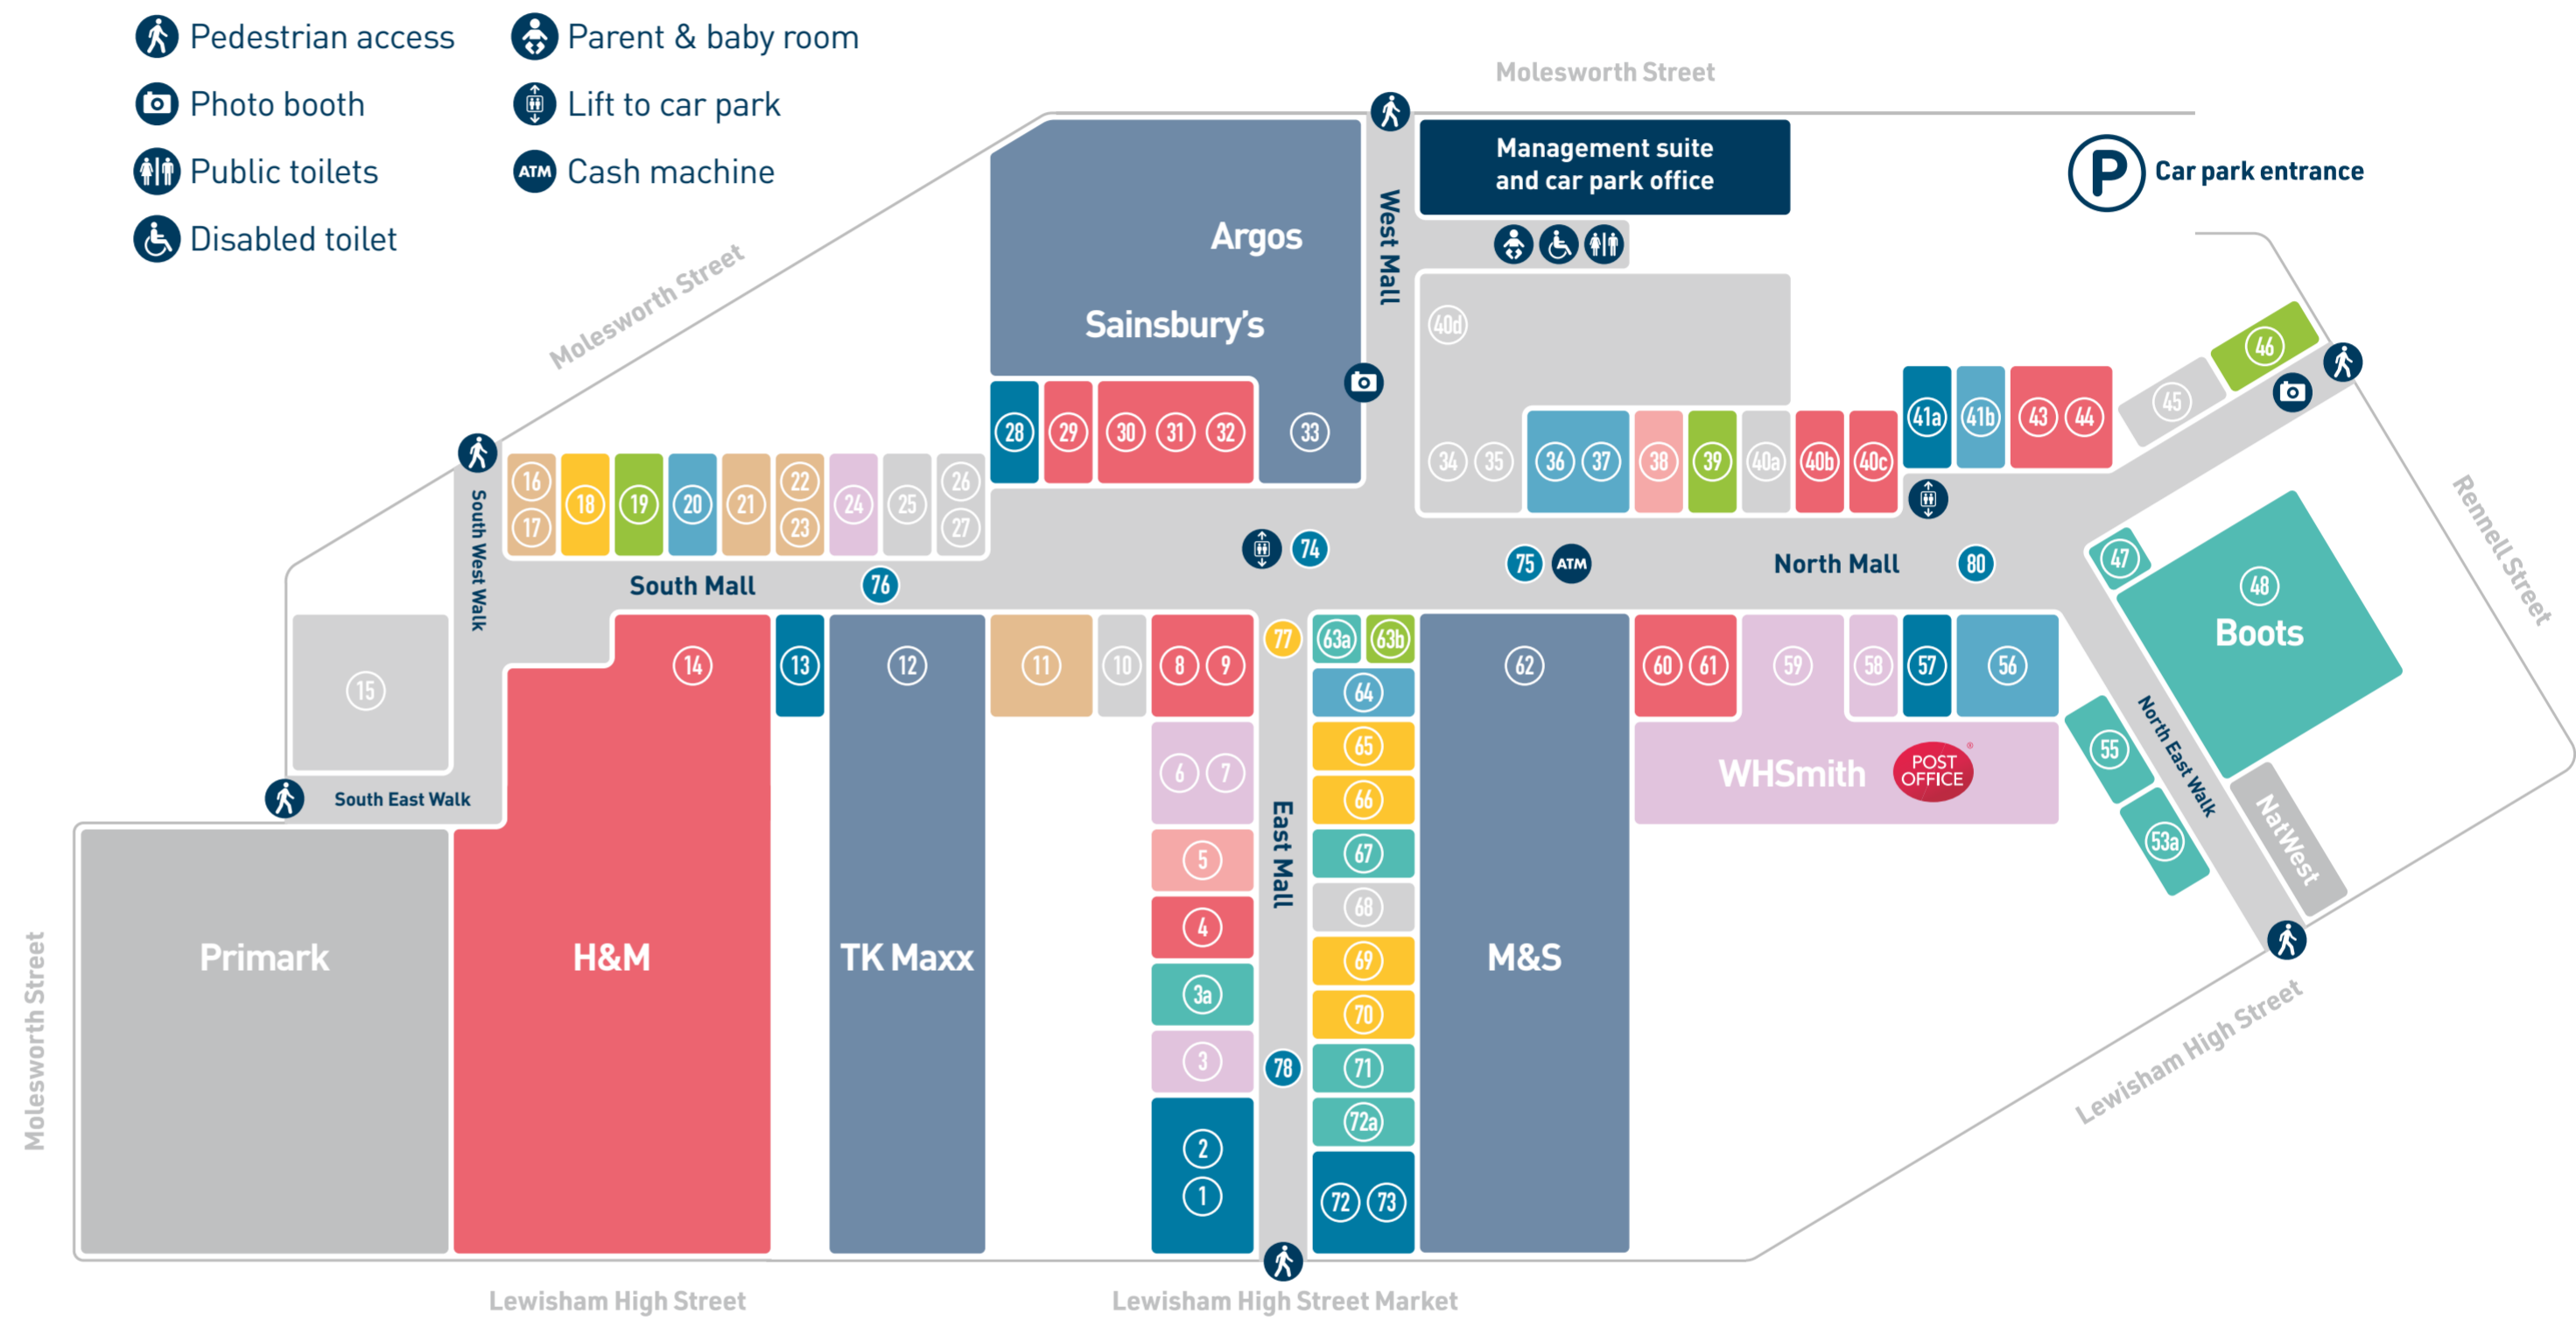

All this in one place...

Fashion & Shoes

Circle Collective	4
Clarks	60, 61
Crep Select	29
Deichmann	40c
Foot Locker	8, 9
H&M	14
Italian City	57
JD Sports	30, 31, 32
Select	40b
Shoe Zone	43, 44

Technology

Baseo	18
EE	66
Mobilebitz	69
O2	65
Sky	77
Vodafone	70

Gifts & Speciality

Cards Direct	58
Card Factory	6, 7
Smiggle	3
The Works	24
Waterstones	36/37
WHSmith	59

Culture

Gootopia	21
Lewisham COMMUNITY	16, 17
Space	
The Migration Museum	11
XO Bikes	22, 23

Jewellery & Watches

Pandora	38
Warren James	5

Eateries

Costa Coffee	41a
Chopstix	72, 73
Greggs	13
Krispy Kreme	78
Mr Pretzels	75
Muffin Break	74
Popeyes	1, 2
Starbucks	28
Yummy Cupcorn	76

Services

Bank of Things	19
Lewisham Toy Library	46
NM Money	63b
Timpson	1a
Vision Express	39

Homeware & Lifestyle

Argos	33
Flying Tiger	41b
House to Home	20
Poundland	56
Miniso	64

Health & Beauty

Boots	48
Grape Tree	40a
Herbal Inn	3a
Holland & Barrett	67
Muskaan Beauty	55
Muskaan Brow Bar	71
NRG Gym above H&M (Entrance on High Street)	
Supercuts	53a
The Fragrance Shop	63a
The Perfume Shop	72a
Vape Mart	47

Department Stores

M&S	62
Sainsbury's	33

Can we help?

If you'd like to find out more visit
lewishamshopping.co.uk
or call the centre management suite
on **020 8852 0094**

Just pop in.

Monday – Saturday
7am – 8pm*

Sunday
10:30am – 5pm

NRG Gym open 24/7
via High Street

Bank Holidays
11am – 5pm

*Individual store times may vary.

lewisham
shopping

This is your place.